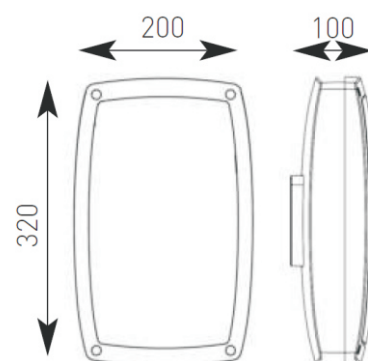

# Link

Supplied Less Lamp

- Die-cast aluminium construction with tamper-proof stainless steel allen key screws and opal polycarbonate diffuse
- 360 degree light spill feature

Code                      Lamp Type Description