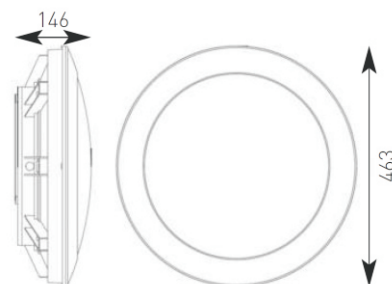

## Sirius Halo

Supplied Less Lamp

HIGH  
FREQUENCY

Fitted with  
Red Halo Insert

Fitted with  
Green Halo Insert

Fitted with  
Blue Halo Insert

Fitted with  
Amber Halo Insert

- Wall / ceiling light with halo backlight feature
- Choice of four additional interchangeable inserts for coloured halo effect
- Polycarbonate IP44 housing with white steel trim ring as standard
- Chrome bezel accessory option