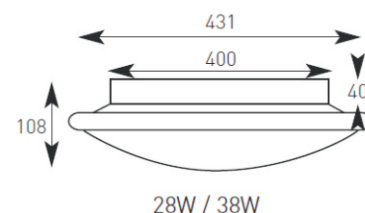

## Eclipse

Supplied Less Lamp

- Spun aluminium base with dished opal polycarbonate diffuser
- Option of white, chrome or satin chrome housing

Code	Lamp	Description
AE16/W/HF	TC-DD	16W - White
AE16/CH/HF	TC-DD	16W - Chrome
AE16/SC/HF	TC-DD	16W - Satin Chrome