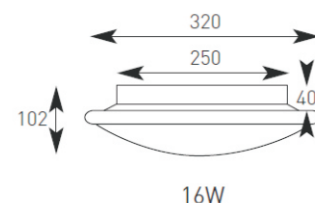

## Eclipse

Supplied Less Lamp

- Spun aluminium base with dished opal polycarbonate diffuser
- Option of white, chrome or satin chrome housing

Code	Lamp	Description
AE16/W/HF	TC-DD	16W - White
AE16/CH/HF	TC-DD	16W - Chrome
AE16/SC/HF	TC-DD	16W - Satin Chrome