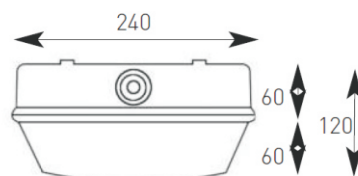

## Polycarbonate Bulkhead

Supplied Less Lamp

- Vandal resistant all polycarbonate construction

E27 Options		
100W	23W	20W
	53	53
130	130	130
Maximum size and wattage		

Code	Lamp	Description
A100POLY	E27	100W