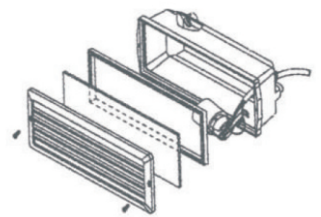

Product Data Sheet

Inox Stainless Steel Bricklight

Supplied Less Lamp

Collezione Italiana

AISI 316L Stainless Steel

Code	Lamp	Description
ABLG40/SS	E27	40W Grill
ABLF40/SS	E27	40W Plain Frame

ABLG9/SS	PL-S	9W Grill
ABLF9/SS	PL-S	9W Plain Frame

ASSCK Stainless Steel Cleaning Kit

- AISI 316L grade stainless steel recessed brick light / wall light
- Frosted Glass diffuser
- Supplied with back box for recessing

BOX DIMENSIONS

E27 Options	
40W	23W
	
	53
	165
Maximum size and wattage	