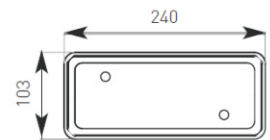

Product Data Sheet

Inox Stainless Steel Bricklight

Supplied Less Lamp

Collezione Italiana

AISI 316L Stainless Steel

Code	Lamp	Description
ABLG40/SS	E27	40W Grill
ABLF40/SS	E27	40W Plain Frame

ABLG9/SS	PL-S	9W Grill
ABLF9/SS	PL-S	9W Plain Frame

ASSCK Stainless Steel Cleaning Kit

- AISI 316L grade stainless steel recessed brick light / wall light
- Frosted Glass diffuser
- Supplied with back box for recessing

BOX DIMENSIONS

E27 Options	
40W	23W
	
	53
	165
Maximum size and wattage	