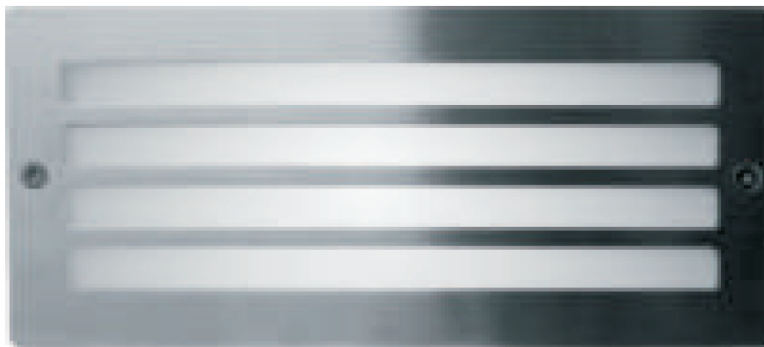

Product Data Sheet

Inox Stainless Steel Bricklight

Supplied Less Lamp

Collezione Italiana

AISI 316L Stainless Steel

Code	Lamp	Description
ABLG40/SS	E27	40W Grill
ABLF40/SS	E27	40W Plain Frame

ABLG9/SS	PL-S	9W Grill
ABLF9/SS	PL-S	9W Plain Frame

ASSCK Stainless Steel Cleaning Kit

- AISI 316L grade stainless steel recessed brick light / wall light
- Frosted Glass diffuser
- Supplied with back box for recessing

BOX DIMENSIONS

E27 Options	
40W	23W
	
	53
	165
Maximum size and wattage	