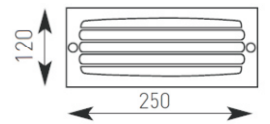

Product Data Sheet

Inox Stainless Steel Bricklight

Supplied Less Lamp

Collezione Italiana

AISI 316L Stainless Steel

Code	Lamp	Description
ABLG40/SS	E27	40W Grill
ABLF40/SS	E27	40W Plain Frame

ABLG9/SS	PL-S	9W Grill
ABLF9/SS	PL-S	9W Plain Frame

ASSCK Stainless Steel Cleaning Kit

- AISI 316L grade stainless steel recessed brick light / wall light
- Frosted Glass diffuser
- Supplied with back box for recessing

BOX DIMENSIONS

E27 Options	
40W	23W
	
	53
	165
Maximum size and wattage	