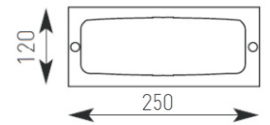

Product Data Sheet

Inox Stainless Steel Bricklight

Supplied Less Lamp

Collezione Italiana

AISI 316L Stainless Steel

Code	Lamp	Description
ABLG40/SS	E27	40W Grill
ABLF40/SS	E27	40W Plain Frame

ABLG9/SS	PL-S	9W Grill
ABLF9/SS	PL-S	9W Plain Frame

ASSCK Stainless Steel Cleaning Kit

- AISI 316L grade stainless steel recessed brick light / wall light
- Frosted Glass diffuser
- Supplied with back box for recessing

BOX DIMENSIONS

E27 Options	
40W	23W
	
	53
	165
Maximum size and wattage	