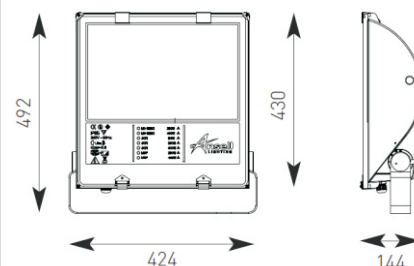

Code	Lamp	Description	Windage
A150SONT	SON-T	150W	0.18
A250SONT	SON-T	250W	0.18
A400SONT	SON-T	400W	0.18
A250MHL	HQI-T	250W	0.18
A400MHL	HQI-T	400W	0.18

Options	/PC	Royce Thompson Electronic Photocell
---------	-----	-------------------------------------

Accessories	AWC/3	Wire Cage W550 x D550 x H550mm
	AFB/400	Wall Bracket
	ACFB/400	Corner Wall Bracket
	AFOA/400	Wall Bracket Outreach Arm

CE F IP65

ANSELL DESIGN

Photometric Data Available