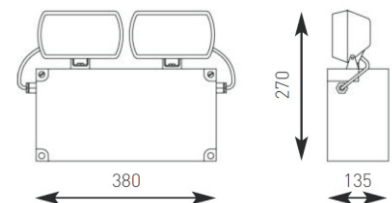

Code	Lamp	Description
AT520/3/IP65	Halogen	2 x 20W IP65 Non-Maintained Halogen

- Twin lamp IP65 emergency floodlighting unit for industrial applications
- Robust moulded enclosure in a light grey colour
- Moulded polycarbonate spotlights with 20W Halogen lamps