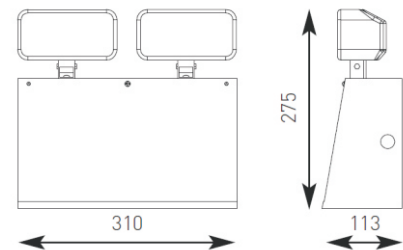

Product Data Sheet

Twin Spots

Supplied c/w Lamp

Code	Lamp	Description
AT520/3	Halogen	2 x 20W Non-Maintained Halogen

- Twin lamp emergency floodlighting unit for industrial applications
- Robust metal enclosure in a light grey colour
- Moulded polycarbonate spotlights with 20W Halogen lamps

Code	Lamp	Description
AT520/3/IP65	Halogen	2 x 20W IP65 Non-Maintained Halogen

- Twin lamp IP65 emergency floodlighting unit for industrial applications
- Robust moulded enclosure in a light grey colour
- Moulded polycarbonate spotlights with 20W Halogen lamps