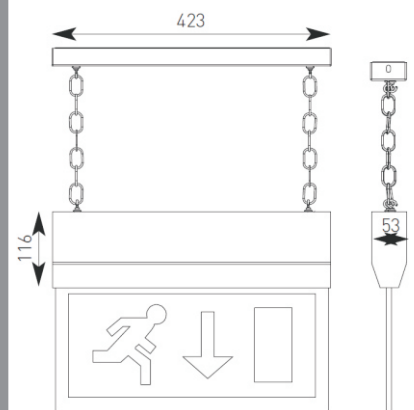

Product Data Sheet

Kestrel Exit Signs

Supplied c/w Lamp and Legend

- Suspended edge lit exit sign
- Supplied with fixing brackets, chain and double sided easy fit Legend Panel
- Viewing distance 37 metres

Code	Lamp	Description
AK8/3M/W	T5	8W Maintained / Non-Maintained - White
AK8/3M/BR	T5	8W Maintained / Non-Maintained - Brass
AK8/3M/CH	T5	8W Maintained / Non-Maintained - Chrome

CE F ⊕ IP20

Legends	AKD8/L/ALAR	Double Sided Legend - Arrow Left and Right
	AKD8/L/AD	Double Sided Legend - Arrow Down