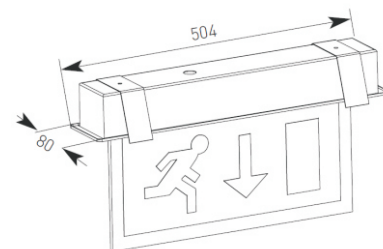

Product Data Sheet

Hawk Exit Signs

Supplied c/w Lamp and Legend

- Compact recessed exit sign with edge lit double sided drop legend
- Gear box and lamp assembly housing fully recessed into the ceiling void
- Supplied with fixing bracket
- Viewing distance 37 metres

Legends	Code	Description
	AHD8/L/ALAR	Double Sided Legend - Arrow Left and Right
	AHD8/L/AD	Double Sided Legend - Arrow Down

CE F ⊕ IP20

ANSELL DESIGN