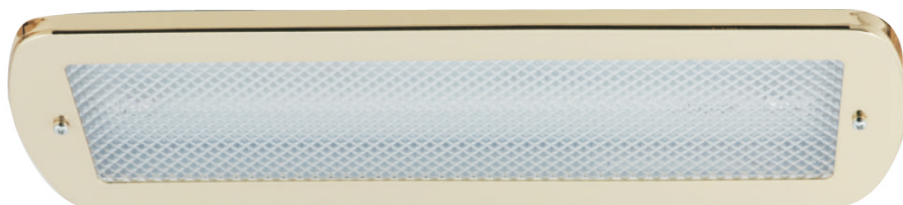

Product Data Sheet

Maestro

Supplied c/w Lamp

AM8/3M

AM8/3M/BR

AM8/3M/CH

- Fully recessed emergency fitting for interior applications
- Front plate with prismatic polycarbonate diffuser
- Supplied with fixing brackets

minimum void depth 85mm

Code	Lamp	Description
AM8/3M	T5	8W Maintained / Non-Maintained - White
AM8/3M/BR	T5	8W Maintained / Non-Maintained - Brass
AM8/3M/CH	T5	8W Maintained / Non-Maintained - Chrome

CE F ⊕ IP20