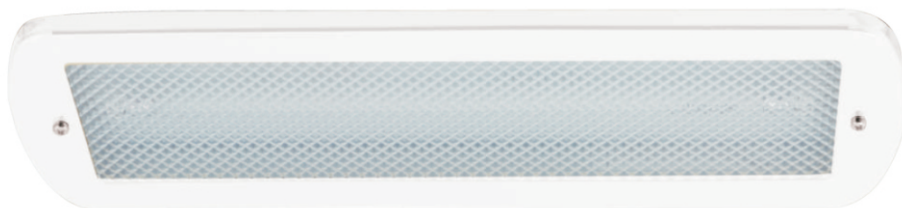

Product Data Sheet

Maestro

Supplied c/w Lamp

AM8/3M

AM8/3M/BR

AM8/3M/CH

- Fully recessed emergency fitting for interior applications
- Front plate with prismatic polycarbonate diffuser
- Supplied with fixing brackets

minimum void depth 85mm

Code	Lamp	Description
AM8/3M	T5	8W Maintained / Non-Maintained - White
AM8/3M/BR	T5	8W Maintained / Non-Maintained - Brass
AM8/3M/CH	T5	8W Maintained / Non-Maintained - Chrome

CE F ⊕ IP20