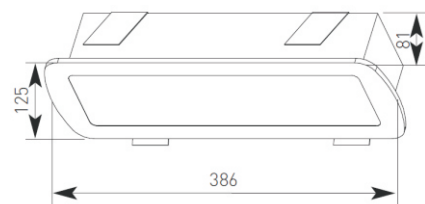

Product Data Sheet

Maestro

Supplied c/w Lamp

AM8/3M

AM8/3M/BR

AM8/3M/CH

- Fully recessed emergency fitting for interior applications
- Front plate with prismatic polycarbonate diffuser
- Supplied with fixing brackets

minimum void depth 85mm

Code	Lamp	Description
AM8/3M	T5	8W Maintained / Non-Maintained - White
AM8/3M/BR	T5	8W Maintained / Non-Maintained - Brass
AM8/3M/CH	T5	8W Maintained / Non-Maintained - Chrome

CE F ⊕ IP20