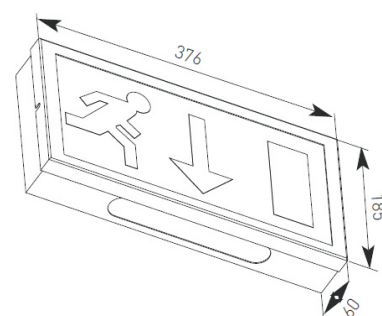

- Brass and chrome steel exit box sign with legend
- Viewing distance 37 metres

CE F ⊕ IP20