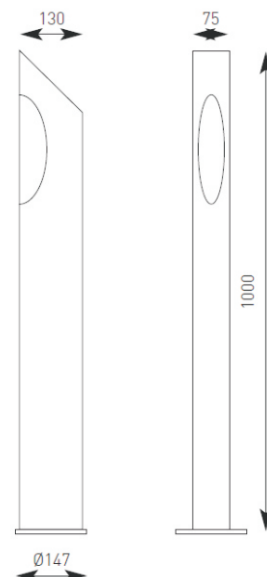

Product Data Sheet

Eden

Supplied Less Lamp

- Modern bollard ideal for domestic applications
- Oval front and angled top illumination
- Flange mounting

E27 Options	
23W 53	20W 53
130	130
Maximum size and wattage	

Code	Lamp	Description
AEDE27	E27	23W

CE F IP55