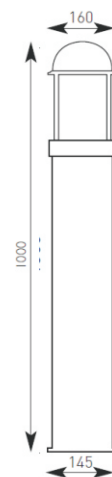

Code	Lamp	Description
AAE27045/SS	E27	75W 450mm
AAE27075/SS	E27	75W 750mm
AAE27100/SS	E27	75W 1000mm
AAPL045/SS/HF	PL-C	18W 450mm
AAPL075/SS/HF	PL-C	18W 750mm
AAPL100/SS/HF	PL-C	18W 1000mm
AAHID075/SS	SONE / HQI-E	70W 750mm
AAHID100/SS	SONE / HQI-E	70W 1000mm