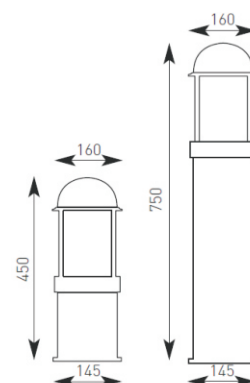

Code	Lamp	Description
AAE27045/SS	E27	75W 450mm
AAE27075/SS	E27	75W 750mm
AAE27100/SS	E27	75W 1000mm
AAPL045/SS/HF	PL-C	18W 450mm
AAPL075/SS/HF	PL-C	18W 750mm
AAPL100/SS/HF	PL-C	18W 1000mm
AAHID075/SS	SONE / HQI-E	70W 750mm
AAHID100/SS	SONE / HQI-E	70W 1000mm