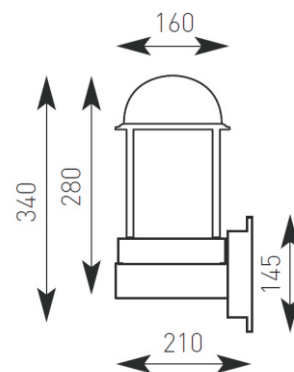

AISI 316L Stainless Steel

CE F ⊕ HF IP44

Code	Lamp	Description
AAPLWL/SS/HF	PL-C	18W

Accessories ASSCK Stainless Steel Cleaning Kit (see page 326)

Photometric Data Available