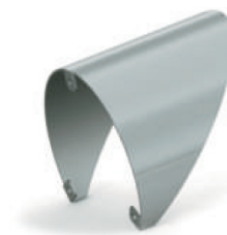

Product Data Sheet

Lyra 130 LED Projector

No Driver Required

Collezione Italiana

Hood

- Architectural LED surface projector
- Powered by 240V 12W Acriche Seoul LED's (6000°k) nominal lumen 780LM
- Direct mains connection (no driver is required)
- 350 degree rotation, adjustable 45 degree downward angle and 90 degree upwards angle
- Aluminium construction with clear tempered glass
- See wire cage accessories