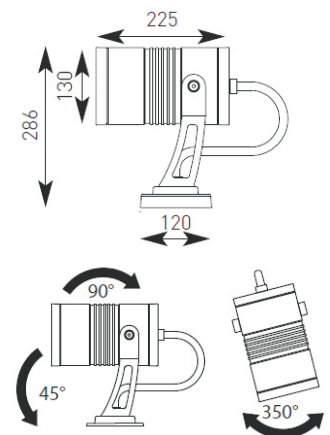

## Lyra 130 LED Projector

No Driver Required

Collezione Italiana

Hood

Mounting Spike

- Architectural LED surface projector
- Powered by 240V 12W Acriche Seoul LED's (6000°k) nominal lumen 780LM
- Direct mains connection (no driver is required)
- 350 degree rotation, adjustable 45 degree downward angle and 90 degree upwards angle
- Aluminium construction with clear tempered glass
- See wire cage accessories

Beam Angles

Photometric Data Available

	Code	Lamp	Description
Projector	ALYLED12/PR/GR	LED 240V	12W Cool White (12° Beam) - Graphite
	ALYLED40/PR/GR	LED 240V	12W Cool White (40° Beam) - Graphite
	ALYLED12/PR/SI	LED 240V	12W Cool White (12° Beam) - Silver
	ALYLED40/PR/SI	LED 240V	12W Cool White (40° Beam) - Silver
Accessories	ALYLEDHOOD/GR	Hood - Graphite	
	ALYLEDHOOD/SI	Hood - Silver	
	ALYLEDSPIKE	Mounting Spike	
	AWC/1	Wire Cage W330 x D435 x H410mm	

	Code	Lamp	Description
Extension Arm	ALYLED12/EAPR/GR	LED 240V	12W Cool White (12° Beam) - Graphite
Projector	ALYLED40/EAPR/GR	LED 240V	12W Cool White (40° Beam) - Graphite
	ALYLED12/EAPR/SI	LED 240V	12W Cool White (12° Beam) - Silver
	ALYLED40/EAPR/SI	LED 240V	12W Cool White (40° Beam) - Silver
	Accessories	ALYLEDHOOD/GR	Hood - Graphite
	ALYLEDHOOD/SI	Hood - Silver	
	ALYLEDSPIKE	Mounting Spike	
	AWC/1	Wire Cage W330 x D435 x H410mm	