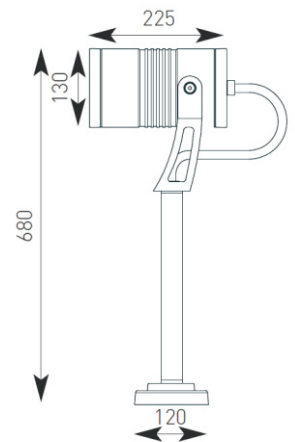

Beam Angles

Photometric Data Available

	Code	Lamp	Description
Projector	ALYLED12/PR/GR	LED 240V	12W Cool White (12° Beam) - Graphite
	ALYLED40/PR/GR	LED 240V	12W Cool White (40° Beam) - Graphite
	ALYLED12/PR/SI	LED 240V	12W Cool White (12° Beam) - Silver
	ALYLED40/PR/SI	LED 240V	12W Cool White (40° Beam) - Silver
Accessories	ALYLEDHOOD/GR	Hood - Graphite	
	ALYLEDHOOD/SI	Hood - Silver	
	ALYLEDSPIKE	Mounting Spike	
	AWC/1	Wire Cage W330 x D435 x H410mm	

## Lyra 130 LED Projector

No Driver Required

Collezione Italiana

Hood

- Architectural LED surface projector
- Powered by 240V 12W Acriche Seoul LED's (6000°k) nominal lumen 780LM
- Direct mains connection (no driver is required)
- 350 degree rotation, adjustable 45 degree downward angle and 90 degree upwards angle
- Aluminium construction with clear tempered glass
- See wire cage accessories

	Code	Lamp	Description
Extension Arm	ALYLED12/EAPR/GR	LED 240V	12W Cool White (12° Beam) - Graphite
Projector	ALYLED40/EAPR/GR	LED 240V	12W Cool White (40° Beam) - Graphite
	ALYLED12/EAPR/SI	LED 240V	12W Cool White (12° Beam) - Silver
	ALYLED40/EAPR/SI	LED 240V	12W Cool White (40° Beam) - Silver
	Accessories	ALYLEDHOOD/GR	Hood - Graphite
	ALYLEDHOOD/SI	Hood - Silver	
	ALYLEDSPIKE	Mounting Spike	
	AWC/1	Wire Cage W330 x D435 x H410mm	