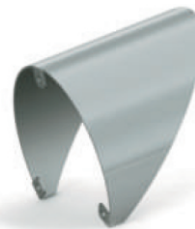

## Lyra 130 LED Projector

No Driver Required

Collezione Italiana

Hood

Mounting Spike

- Architectural LED surface projector
- Powered by 240V 12W Acriche Seoul LED's (6000°k) nominal lumen 780LM
- Direct mains connection (no driver is required)
- 350 degree rotation, adjustable 45 degree downward angle and 90 degree upwards angle
- Aluminium construction with clear tempered glass
- See wire cage accessories

Beam Angles

Photometric Data Available

	Code	Lamp	Description
Projector	ALYLED12/PR/GR	LED 240V	12W Cool White (12° Beam) - Graphite
	ALYLED40/PR/GR	LED 240V	12W Cool White (40° Beam) - Graphite
	ALYLED12/PR/SI	LED 240V	12W Cool White (12° Beam) - Silver
	ALYLED40/PR/SI	LED 240V	12W Cool White (40° Beam) - Silver
Accessories	ALYLEDHOOD/GR	Hood - Graphite	
	ALYLEDHOOD/SI	Hood - Silver	
	ALYLEDSPIKE	Mounting Spike	
	AWC/1	Wire Cage W330 x D435 x H410mm	