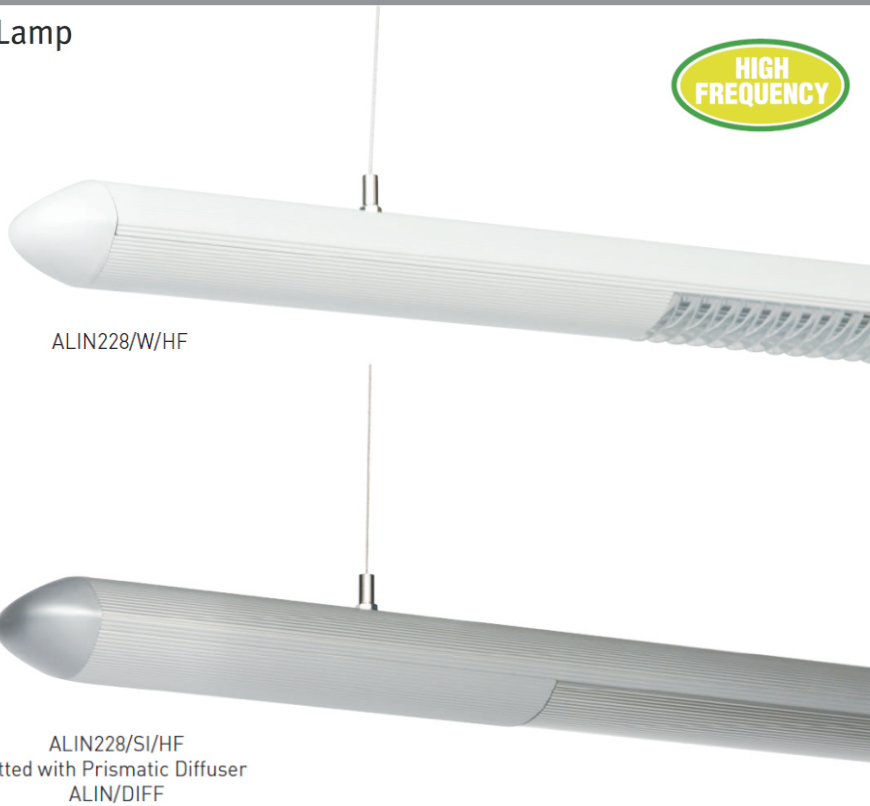

Product Data Sheet

Line T5 Linkable Suspended c/w Louvre

Supplied Less Lamp

- Individual or linkable suspended luminaire
- Ultra slim profile from extruded aluminium with painted surface finish
- Supplied with low glare polycarbonate louvre (prismatic diffuser accessory available)
- 1 metre Suspension kit included

Accessory Connector Base

4 Way Connector

Code	Lamp	Description
ALIN228/W/HF	T5 HE	2 x 28W - White
ALIN228/SI/HF	T5 HE	2 x 28W - Silver

Options		
/M3	Emergency	
/HFDD	Digital Dimming	
/HFDD/M3	Digital Dimming Emergency	

Accessories		
ALIN/DIFF	Prismatic Diffuser	
ALIN/TC/W*	T-Connector - White	
ALIN/TC/SI*	T-Connector - Silver	
ALIN/SC/W*	Straight Connector - White	
ALIN/SC/SI*	Straight Connector - Silver	
ALIN/4C/W*	4 Way Connector - White	
ALIN/4C/SI*	4 Way Connector - Silver	
ALIN/90B/W*	90 degree Bend - White	
ALIN/90B/SI*	90 degree Bend - Silver	
ALIN/ACB/W*	Accessory Connector Base - White	
ALIN/ACB/SI*	Accessory Connector Base - Silver	