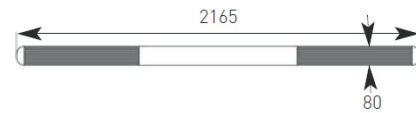

Product Data Sheet

Line T5 Linkable Suspended c/w Louvre

Supplied Less Lamp

- Individual or linkable suspended luminaire
- Ultra slim profile from extruded aluminium with painted surface finish
- Supplied with low glare polycarbonate louvre (prismatic diffuser accessory available)
- 1 metre Suspension kit included