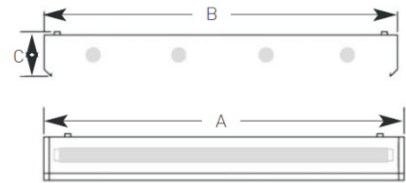

## Patriot T8 Surface Modular c/w VDT (Cat 2) Louvre

Supplied Less Lamp

- Modular luminaire for commercial installations
- Post painted steel construction with high quality aluminium Louvre

FPL = Fixing Point Length  
FPW = Fixing Point Width