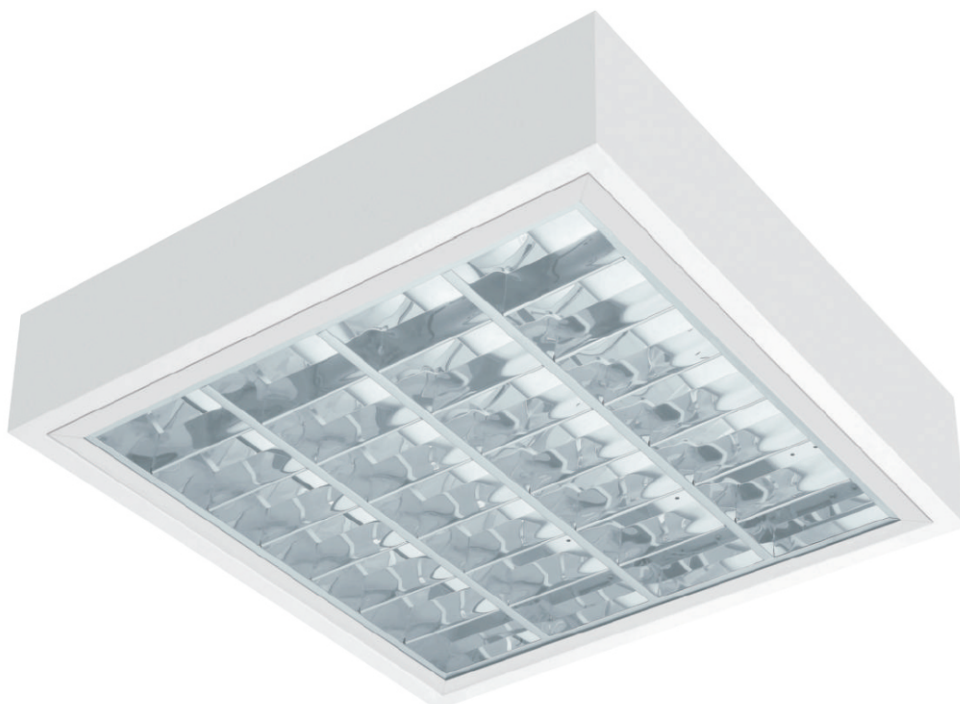

Product Data Sheet

Magda IP54 Clean Air Surface Modular c/w VDT (Cat 2) Louvre

Supplied Less Lamp

- Sealed luminaire to endure arduous environments
- Suitable for areas that contain VDT's
- Clear polycarbonate (Tpa) diffuser and louvre retained within welded frame

FPL = Fixing Point Length
FPW = Fixing Point Width

Code	Lamp	Description	A	B	C	FPL	FPW
AMA414/2/HF	T5 HE	4 x 14W	618	618	92	500	500

/M3	Emergency
/HFDD	Digital Dimming
/HFDD/M3	Digital Dimming Emergency