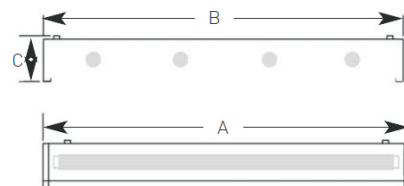

Product Data Sheet

Magda IP54 Clean Air Surface Modular c/w VDT (Cat 2) Louvre

Supplied Less Lamp

- Sealed luminaire to endure arduous environments
- Suitable for areas that contain VDT's
- Clear polycarbonate (Tpa) diffuser and louvre retained within welded frame

FPL = Fixing Point Length
FPW = Fixing Point Width

Code	Lamp	Description	A	B	C	FPL	FPW
AMA414/2/HF	T5 HE	4 x 14W	618	618	92	500	500

/M3	Emergency
/HFDD	Digital Dimming
/HFDD/M3	Digital Dimming Emergency