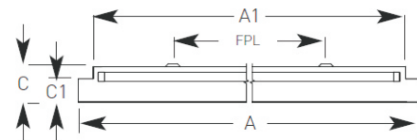

## Revolution T5 c/w VDT (Cat 2) Louvre

Supplied Less Lamp

ARE228/2/HF

ARE414/2/HF

- Surface, semi-recessed or suspended luminaire
- Ultra slim profile, ideal for areas where fully recessed luminaires are not viable
- Optional 1.35 metre suspension kit

FPL = Fixing Point Length  
FPW = Fixing Point Width

Code	Lamp	Description	A	A1	B	B1	C	C1	FPL	FPW
ARE228/2/HF	T5 HE	2 x 28W	1220	1170	315	260	60	40	973	140
ARE235/2/HF	T5 HE	2 x 35W	1520	1470	315	260	60	40	1273	140
ARE414/2/HF	T5 HE	4 x 14W	620	569	620	569	60	40	460	160