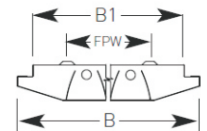

## Revolution T5 c/w VDT (Cat 2) Louvre

Supplied Less Lamp

ARE228/2/HF

ARE414/2/HF

- Surface, semi-recessed or suspended luminaire
- Ultra slim profile, ideal for areas where fully recessed luminaires are not viable
- Optional 1.35 metre suspension kit

FPL = Fixing Point Length  
FPW = Fixing Point Width

Code	Lamp	Description	A	A1	B	B1	C	C1	FPL	FPW
ARE228/2/HF	T5 HE	2 x 28W	1220	1170	315	260	60	40	973	140
ARE235/2/HF	T5 HE	2 x 35W	1520	1470	315	260	60	40	1273	140
ARE414/2/HF	T5 HE	4 x 14W	620	569	620	569	60	40	460	160