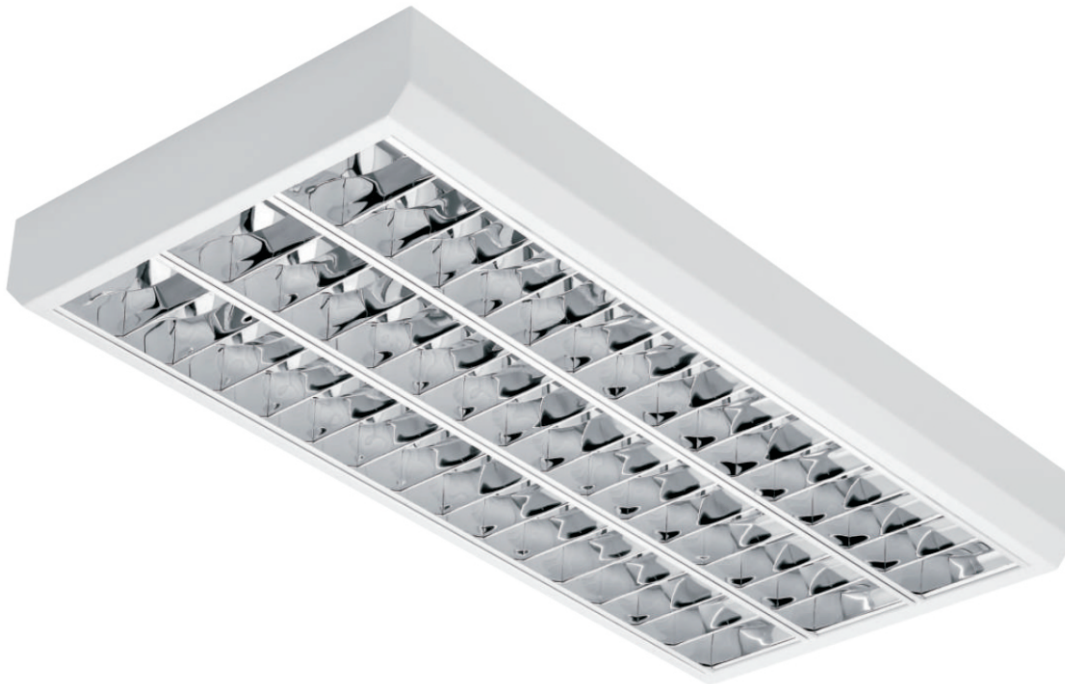

Product Data Sheet

Cora T5 c/w VDT (Cat 2) Louvre

Supplied Less Lamp

- Slim profile surface or suspended luminaire
- Aesthetically pleasing design with chamfered sides
- Retained wishbone spring louvre
- Optional 1.35 metre suspension kit

FPL = Fixing Point Length
FPW = Fixing Point Width

Code	Lamp	Description	A	B	C	FPL	FPW
AC0314/2/HF	T5 HE	3 x 14W	595	290	68	500	220
AC0414/2/HF	T5 HE	4 x 14W	595	370	68	500	300
AC0228/2/HF	T5 HE	2 x 28W	1195	210	68	1100	140
AC0235/2/HF	T5 HE	2 x 35W	1495	210	68	1400	140
AC0254/2/HF	T5 HO	2 x 54W	1200	210	68	1100	140