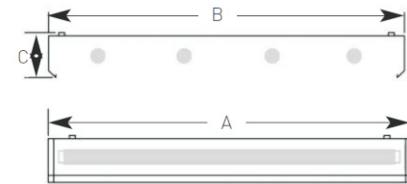

Product Data Sheet

Cora T5 c/w VDT (Cat 2) Louvre

Supplied Less Lamp

- Slim profile surface or suspended luminaire
- Aesthetically pleasing design with chamfered sides
- Retained wishbone spring louvre
- Optional 1.35 metre suspension kit

FPL = Fixing Point Length
FPW = Fixing Point Width

Code	Lamp	Description	A	B	C	FPL	FPW
AC0314/2/HF	T5 HE	3 x 14W	595	290	68	500	220
AC0414/2/HF	T5 HE	4 x 14W	595	370	68	500	300
AC0228/2/HF	T5 HE	2 x 28W	1195	210	68	1100	140
AC0235/2/HF	T5 HE	2 x 35W	1495	210	68	1400	140
AC0254/2/HF	T5 HO	2 x 54W	1200	210	68	1100	140