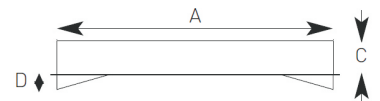

Product Data Sheet

Neptune T5 Semi-Recessed Modular c/w VDT (Cat 2) Louvre

Supplied Less Lamp

- Semi-recessed luminaire with advanced design and excellent performance
- Slim profile with direct light through central VDT louvre
- Horizontal ceiling illumination through distinctive side wings that can assist in LG7 compliance
- Aluminium back reflectors and side baffles provide additional light whilst reducing glare