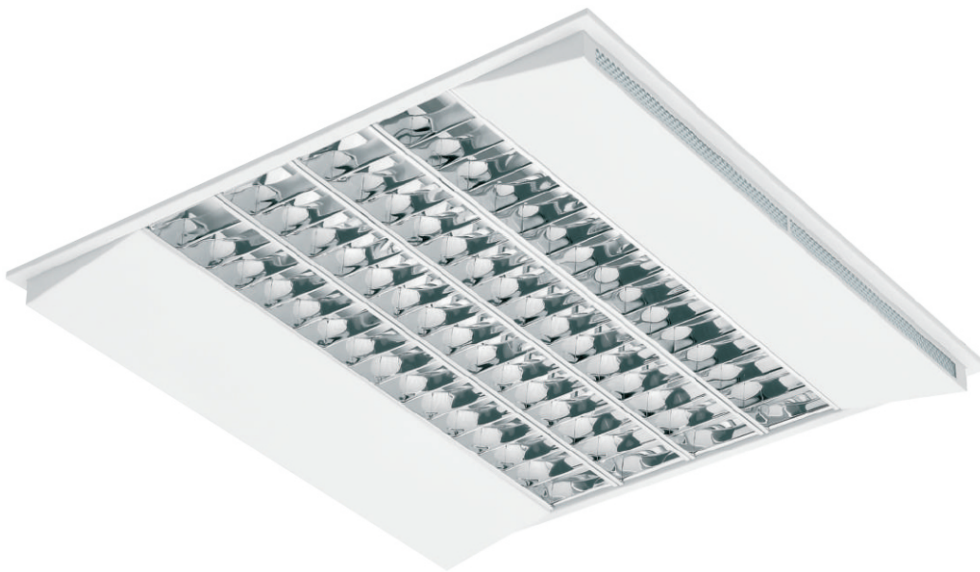

Product Data Sheet

Neptune T5 Semi-Recessed Modular c/w VDT (Cat 2) Louvre

Supplied Less Lamp

- Semi-recessed luminaire with advanced design and excellent performance
- Slim profile with direct light through central VDT louvre
- Horizontal ceiling illumination through distinctive side wings that can assist in LG7 compliance
- Aluminium back reflectors and side baffles provide additional light whilst reducing glare

Code	Lamp	Description	A	B	C	D
ANE314/2/HF	T5 HE	3 x 14W	595	595	62	29
ANE414/2/HF	T5 HE	4 x 14W	595	595	62	29

Options	Code	Description
	/M3	Emergency
	/HFDD	Digital Dimming
	/HFDD/M3	Digital Dimming Emergency