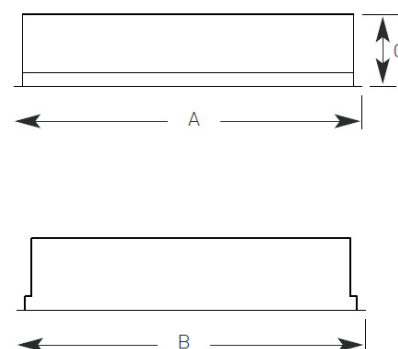

Product Data Sheet

Scorpio Indirect Recessed Modular

Supplied Less Lamp

- Recessed Indirect luminaire that creates a subtle lighting effect using a perforated basket
- Indirect illumination reflected off white painted aluminium reflectors to minimise expelled glare