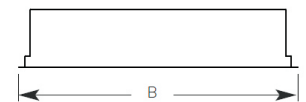

Product Data Sheet

Aris Recessed Direct / Indirect Modular

Supplied Less Lamp

- Direct / indirect luminaire for high quality office and retail installations
- Direct light controlled by the VDT louvre, with perforated aluminium back reflectors and side baffles providing additional light, whilst also reducing glare
- Perforated wings and white painted aluminium reflectors to provide additional glare free light spill