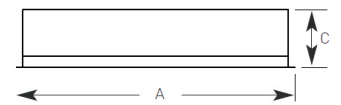

Product Data Sheet

Aris Recessed Direct / Indirect Modular

Supplied Less Lamp

- Direct / indirect luminaire for high quality office and retail installations
- Direct light controlled by the VDT louvre, with perforated aluminium back reflectors and side baffles providing additional light, whilst also reducing glare
- Perforated wings and white painted aluminium reflectors to provide additional glare free light spill