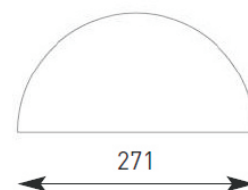

Product Data Sheet

Duett

Supplied Less Lamp

- Aluminium wall light with polycarbonate cover
- Installation in either upward or downward orientation
- Suitable for internal and external applications
- Graphite textured paint finish