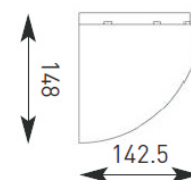

Product Data Sheet

Duett

Supplied Less Lamp

- Aluminium wall light with polycarbonate cover
- Installation in either upward or downward orientation
- Suitable for internal and external applications
- Graphite textured paint finish