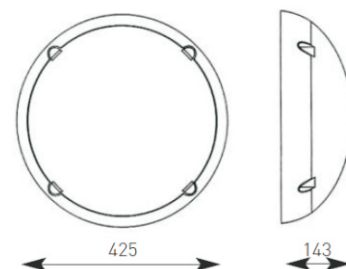

## Lasar

Supplied c/w Lamp

- Injection moulded high resistant thermoplastic housing
- Injection moulded polycarbonate opal diffuser retained by stainless steel screws

Code	Lamp Type	Description
ALA70/W/HF	PL-T	70W - White
ALA70/SG/HF	PL-T	70W - Silver Grey