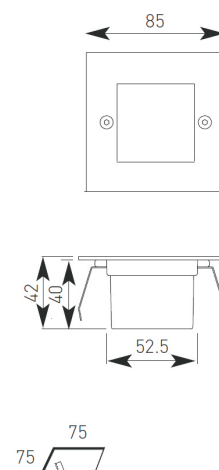

Product Data Sheet

LED Square

Supplied c/w Integral Driver

- Recessed wall light with aluminium body and stainless steel front plate
- Installs directly into a 47mm deep galvanised or “fast-a-fix” recessed box
- Non-serviceable maintenance free LED with total power consumption of 2.2W

AWL/4LED/WP

AWL/4LED/PP

Code	Lamp	Description
AWL/4LED/WHI	LED	4 LED - Cool White
AWL/4LED/BLU	LED	4 LED - Blue

Accessories	AWL/4LED/WP	Window Style Front Plate for AWL/4LED
	AWL/4LED/PP	Plain Framed Front Plate for AWL/4LED