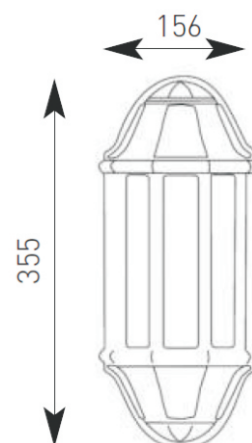

Product Data Sheet

Sonate

Supplied Less Lamp

- Die-cast aluminium housing and frame with smoked polycarbonate diffuser

E27 Options		
60W	23W	20W
	53	53
		
	130	130
Maximum size and wattage		

CE F  IP44

Code	Lamp	Description
ASOE27	E27	60W