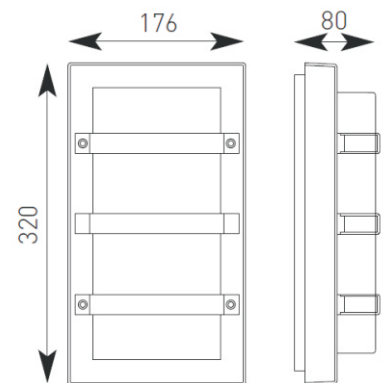

## Quad

Supplied Less Lamp

- Die-cast aluminium construction with opal polycarbonate diffuser
- Tamper-proof stainless steel allen key screws

Code	Lamp	Description
AQU1X18/HF	PL-C	18W - Black
AQU1X18/SG/HF	PL-C	18W - Silver Grey