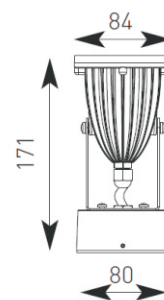

## Sierra LED and GU10

Supplied Less Lamp (GU10)  
 Supplied c/w Integral Driver (LED)

- Housing and bracket in die-cast aluminium with a textured paint finish in silver grey
- Non-serviceable maintenance free LED with total power consumption of 3W

GU10 LED Option	
Philips	
3W	
LED	
50	
56	
Maximum size and wattage	

ASWS/GU10 and ASSS/GU10 versions only

	Code	Lamp	Description
Surface	ASWS/3LED/WHI	LED	3 x 1W Cool White
	ASWS/GU10	GU10	50W
Spike	ASSS/3LED/WHI	LED	3 x 1W Cool White
	ASSS/GU10	GU10	50W