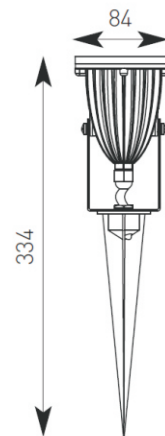

## Sierra LED and GU10

Supplied Less Lamp (GU10)  
 Supplied c/w Integral Driver (LED)

- Housing and bracket in die-cast aluminium with a textured paint finish in silver grey
- Non-serviceable maintenance free LED with total power consumption of 3W

GU10 LED Option	
Philips	
3W	
LED	
50	
56	
Maximum size and wattage	

ASWS/GU10 and ASSS/GU10 versions only

	Code	Lamp	Description
Surface	ASWS/3LED/WHI	LED	3 x 1W Cool White
	ASWS/GU10	GU10	50W
Spike	ASSS/3LED/WHI	LED	3 x 1W Cool White
	ASSS/GU10	GU10	50W