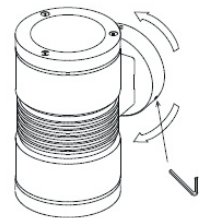

Product Data Sheet

Lyra 80

Supplied Less Lamp

Collezione Italiana

- Architectural bi-directional die-cast wall light
- Suitable for GU10 mains halogen, GU10 CFL or GU10 LED lamp options
- Head of fitting rotates allowing exact alignment after installation

Code	Lamp	Description
ALY2X35GU10/GR	GU10	2 x 35W - Graphite
ALY2X35GU10/SI	GU10	2 x 35W - Silver

CE F ± IP66

Photometric Data Available