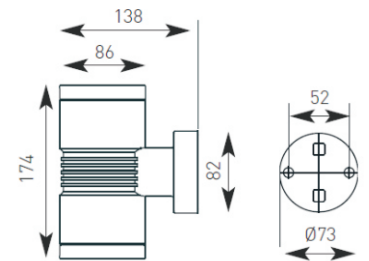

Product Data Sheet

Lyra 80

Supplied Less Lamp

Collezione Italiana

- Architectural bi-directional die-cast wall light
- Suitable for GU10 mains halogen, GU10 CFL or GU10 LED lamp options
- Head of fitting rotates allowing exact alignment after installation

Code	Lamp	Description
ALY2X35GU10/GR	GU10	2 x 35W - Graphite
ALY2X35GU10/SI	GU10	2 x 35W - Silver

CE F ± IP66

Photometric Data Available