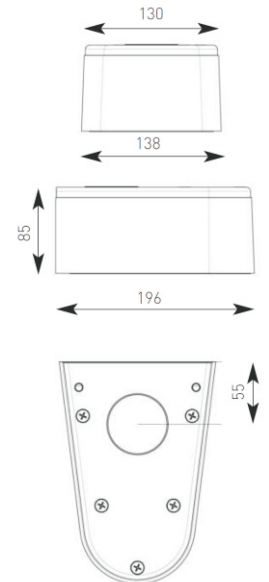

Product Data Sheet

Dolby LED

No Driver Required

Collezione Italiana

- Modern architectural bi-directional wall light with beam angle options
- Powered by Acriche Seoul LED (6000K)
- Direct mains connection
- Die-cast aluminium body with 10mm tempered glass diffuser
- Textured graphite paint finish

Code	Lamp	Description
ADOLED4012/GR	LED 240V	16W Cool White (40+12° Beam)
ADOLED1240/GR	LED 240V	16W Cool White (12+40° Beam)
ADOLED1212/GR	LED 240V	16W Cool White (12+12° Beam)
ADOLED4040/GR	LED 240V	16W Cool White (40+40° Beam)