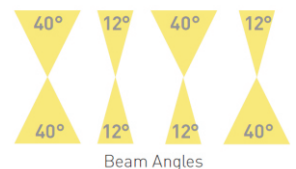

Product Data Sheet

Dolby LED

No Driver Required

Collezione Italiana

- Modern architectural bi-directional wall light with beam angle options
- Powered by Acriche Seoul LED (6000K)
- Direct mains connection
- Die-cast aluminium body with 10mm tempered glass diffuser
- Textured graphite paint finish

Code	Lamp	Description
ADOLED4012/GR	LED 240V	16W Cool White (40+12° Beam)
ADOLED1240/GR	LED 240V	16W Cool White (12+40° Beam)
ADOLED1212/GR	LED 240V	16W Cool White (12+12° Beam)
ADOLED4040/GR	LED 240V	16W Cool White (40+40° Beam)