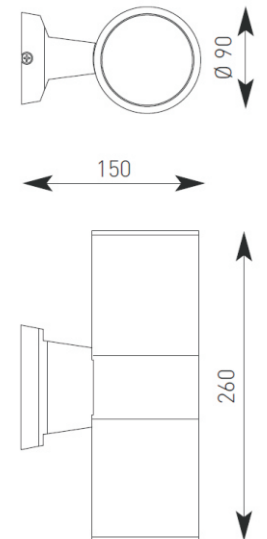

Product Data Sheet

Duo Midi

Supplied Less Lamp

- Bi-directional wall light with housing in die-cast aluminium with a textured paint finish
- Large diameter housing to provide heat dissipation

GU10 LED and CFL Options				
Philips		Megaman		
3W LED	7W LED	7W LED	11W CFL	14W CFL
50	50	50	50	50
56	81	74	76	76
Maximum size and wattage				

CE F IP65

Code	Lamp	Description
ADM50GU10	GU10	2 x 50W - Black
ADM50GU10/SG	GU10	2 x 50W - Silver Grey