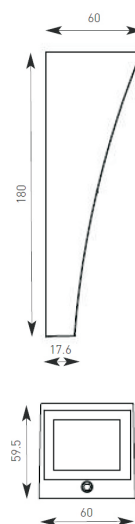

## Archer LED

Supplied c/w Integral Driver

- Die-cast aluminium wall light
- Suitable for either upward or downward orientation in external or internal applications
- Integral driver
- Finished in textured silver paint finish

CE F  IP65

Code	Lamp	Description
AAR/1LED/WHI	LED	5W Cool White